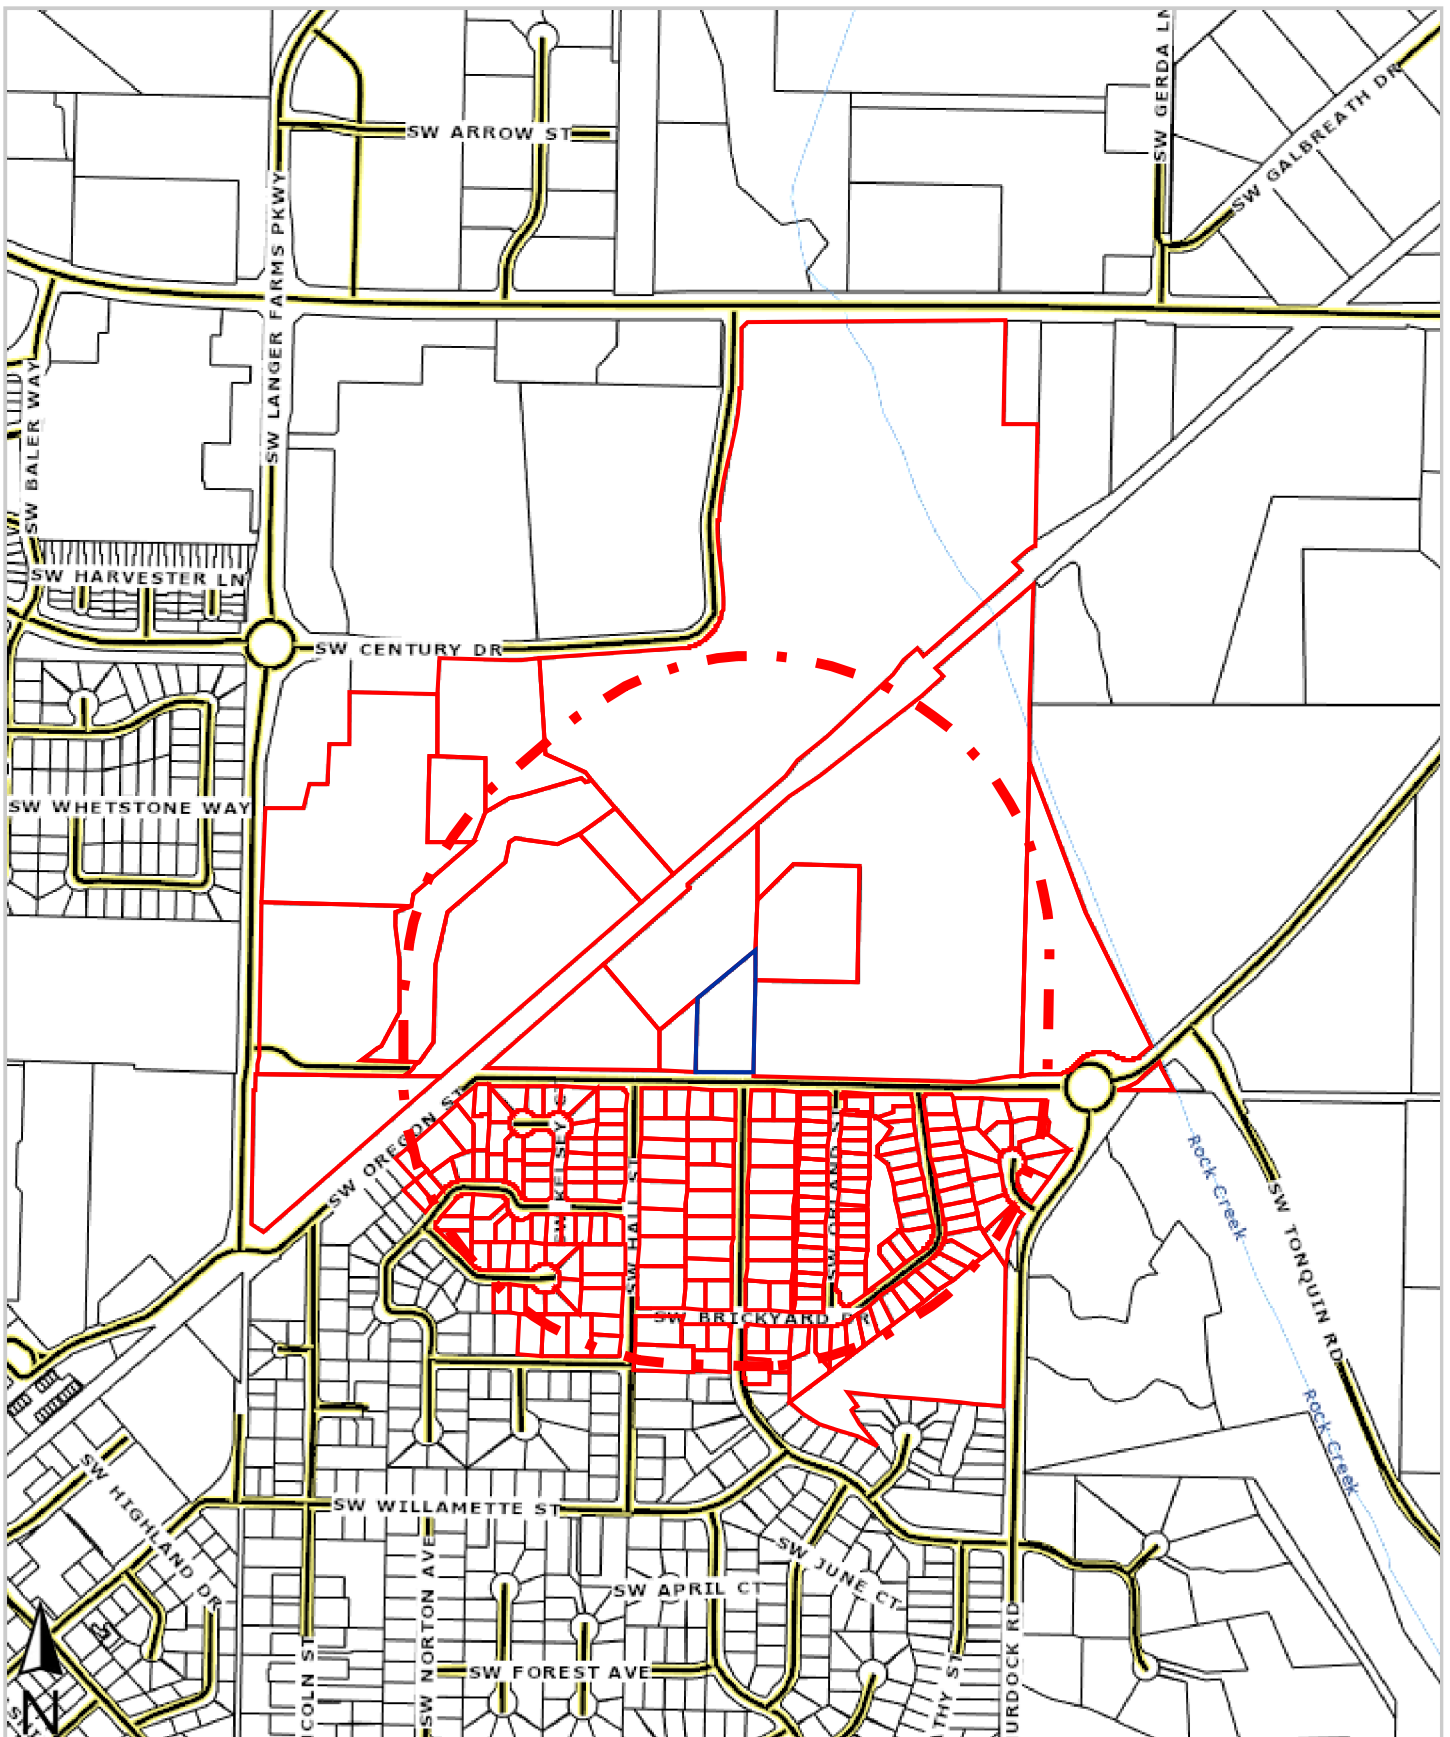

**14843 SW Oregon Street - 1000 Ft Radius Map**

This map/plat is being furnished as an aid in locating the herein described land in relation to adjoining streets, natural boundaries and other land, and is not a survey of the land depicted. Except to the extent a policy of title insurance is expressly modified by endorsement, if any, the company does not insure dimensions, distances, location of easements, acreage or other matters shown thereon.

### Radius Map

This map/plat is being furnished as an aid in locating the herein described land in relation to adjoining streets, natural boundaries and other land, and is not a survey of the land depicted. Except to the extent a policy of title insurance is expressly modified by endorsement, if any, the company does not insure dimensions, distances, location of easements, acreage or other matters shown thereon.