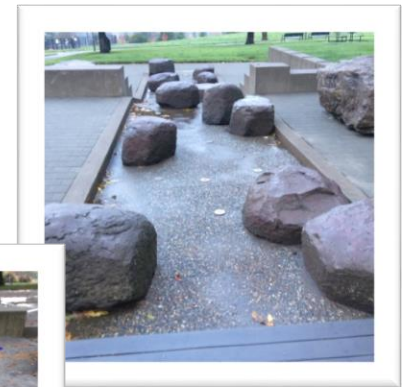

Projects Requested by Citizens

- Bocce Ball Court at Snyder Park
- Ping Pong Tables at Snyder Park
- Additional Shelter at Snyder Park
- Modifications to Water Feature at Snyder Park
  - Relocating Sandbox to separate location
  - Repair/replace spray nozzles