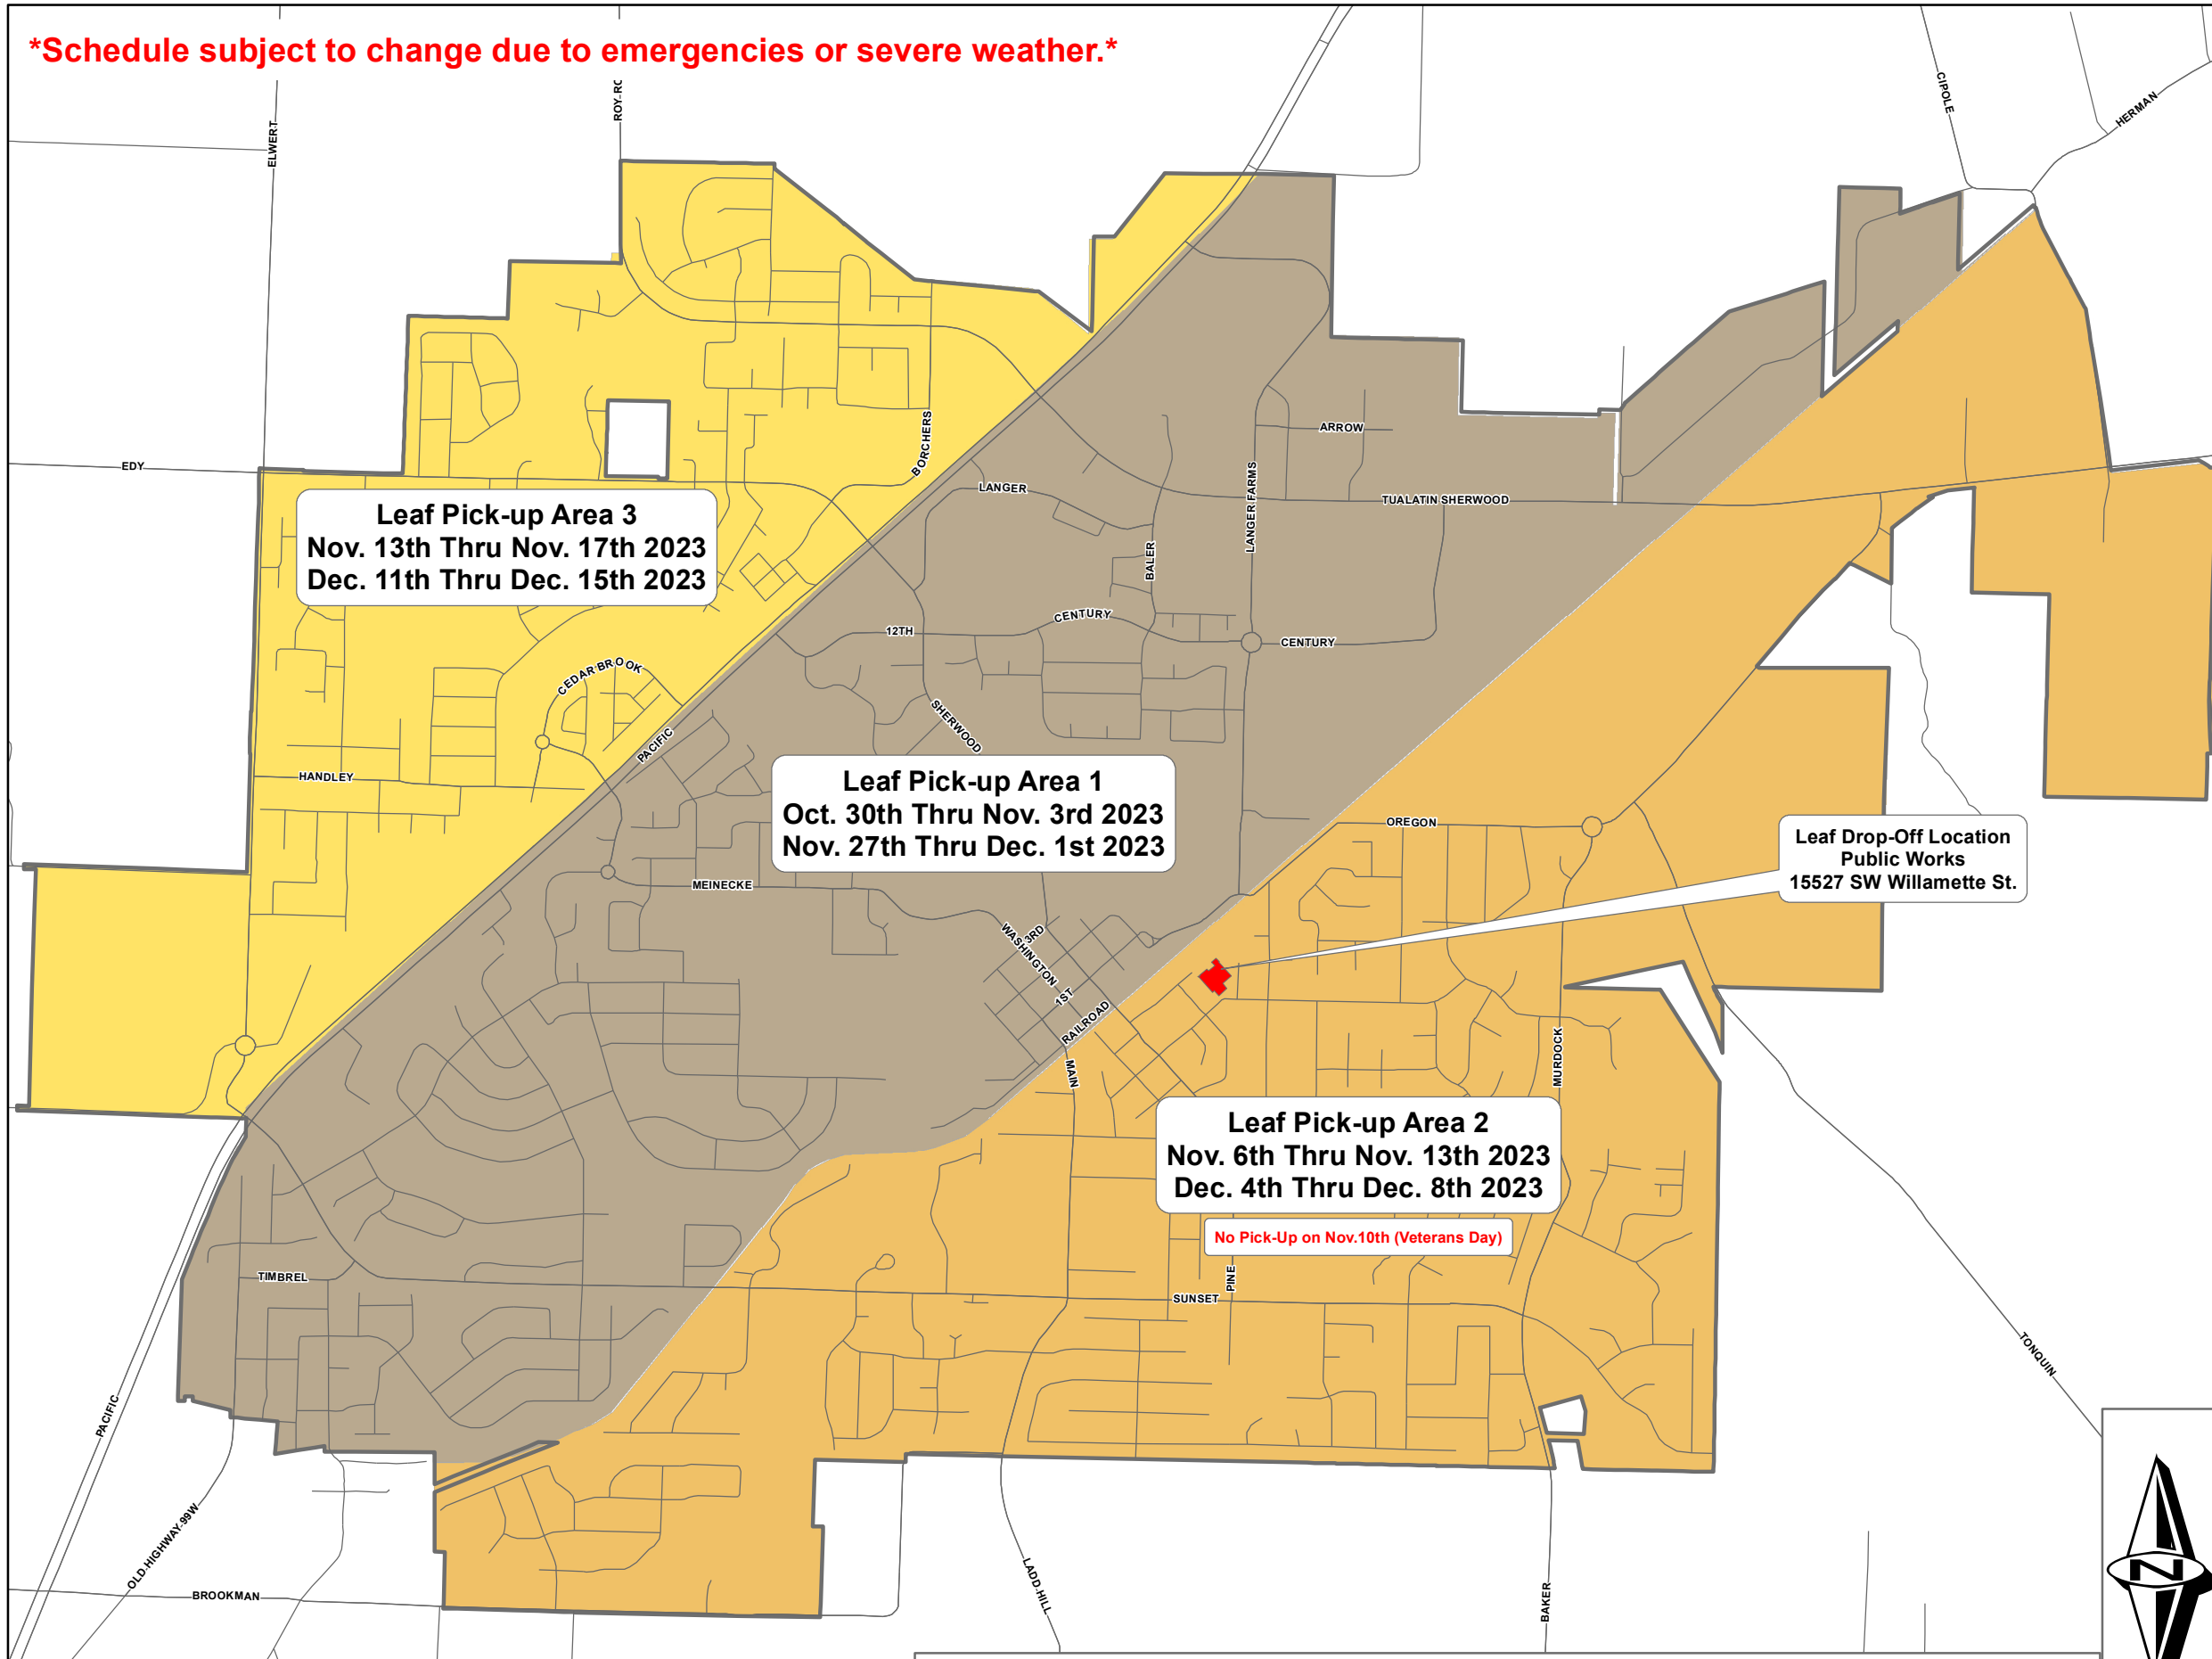

2023 City of Sherwood Leaf Pick-Up Boundaries

Schedule subject to change due to emergencies or severe weather.

Leaf Drop-Off Date

Dec. 2nd 9am-3pm

Leaf Drop-Off Location

**Public Works
15527 SW Willamette St.**

**Two or more cans
of nonperishable food items
for Helping Hands local
food bank encouraged.**

*****Leaf Pick-Up on
Public Streets Only*****

Leaf Pick-up Area 3
Nov. 13th Thru Nov. 17th 2023
Dec. 11th Thru Dec. 15th 2023

Leaf Pick-up Area 1
Oct. 30th Thru Nov. 3rd 2023
Nov. 27th Thru Dec. 1st 2023

Leaf Pick-up Area 2
Nov. 6th Thru Nov. 13th 2023
Dec. 4th Thru Dec. 8th 2023

No Pick-Up on Nov.10th (Veterans Day)

Leaf Drop-Off Location
Public Works
15527 SW Willamette St.

Legend

- Streets
- Public Works
- City Line
- Leaf Pick-up Area 1
- Leaf Pick-up Area 2
- Leaf Pick-up Area 3

Date Created: 10/4/2023

Map Created by Tim Corgan
City of Sherwood Public Works

Data Provided by Metro 2023 and
The City of Sherwood GIS