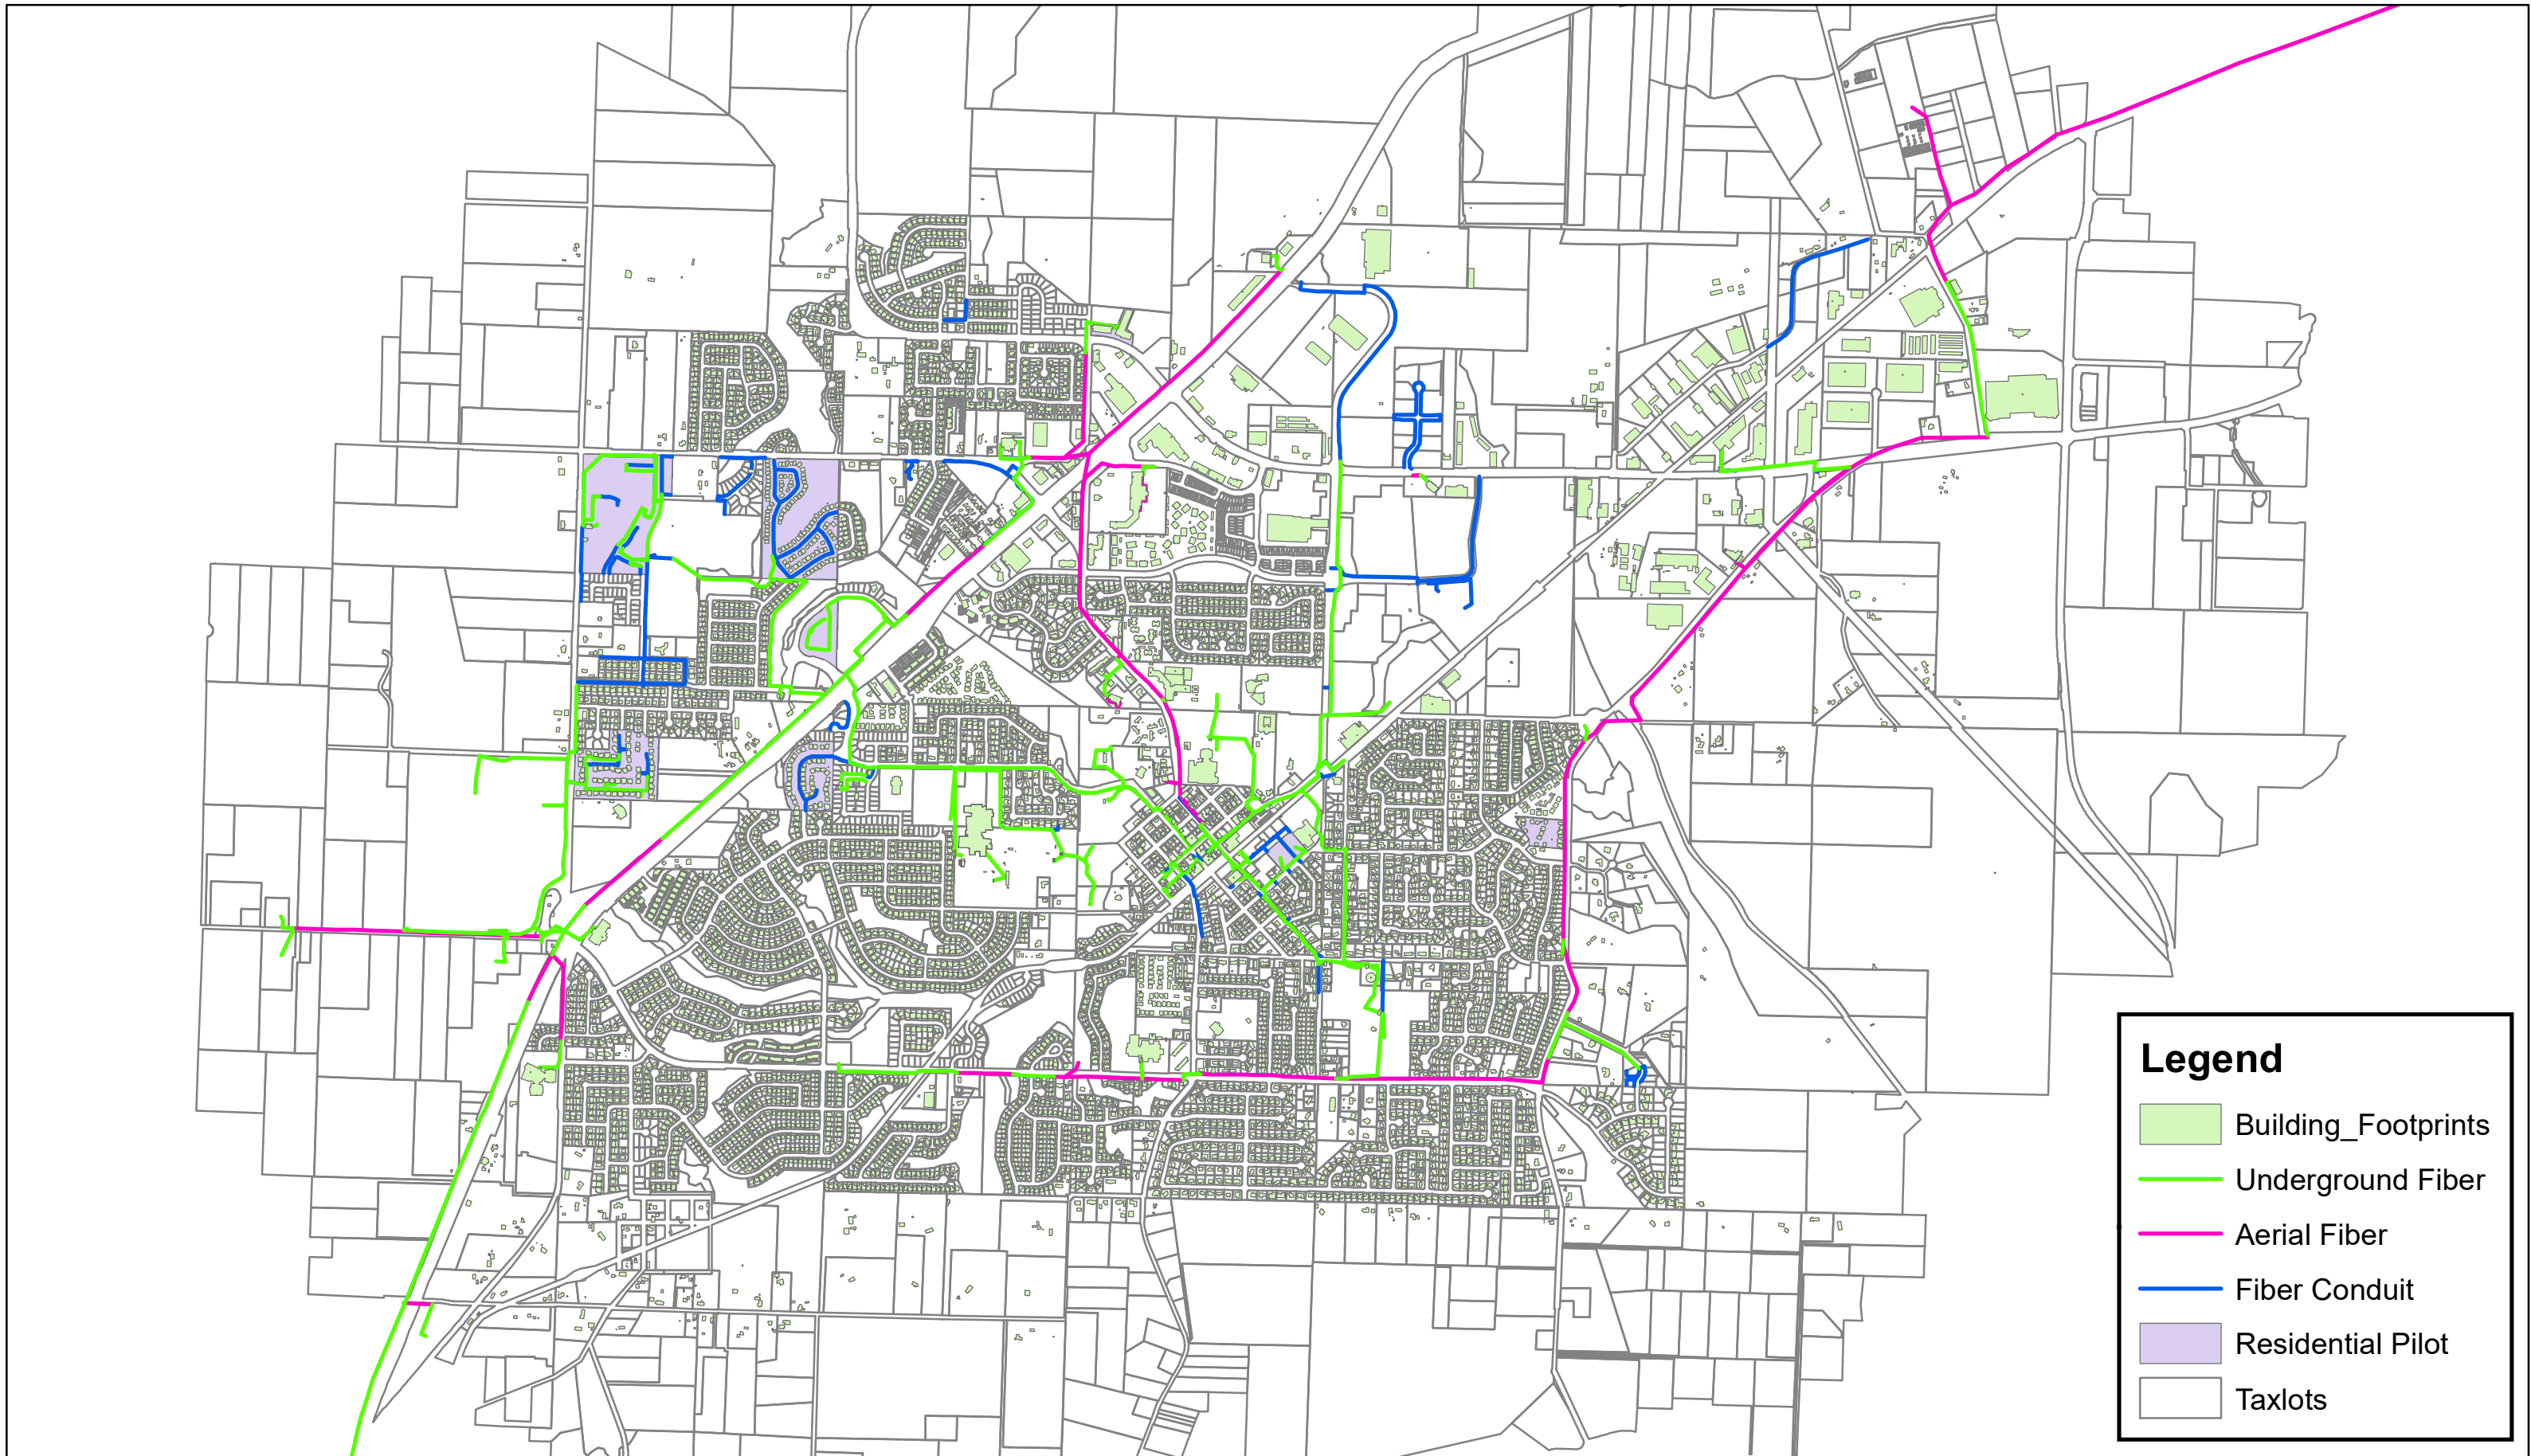

# Sherwood Fiber RFP Layers Map

**Legend**

- Building\_Footprints
- Underground Fiber
- Aerial Fiber
- Fiber Conduit
- Residential Pilot
- Taxlots